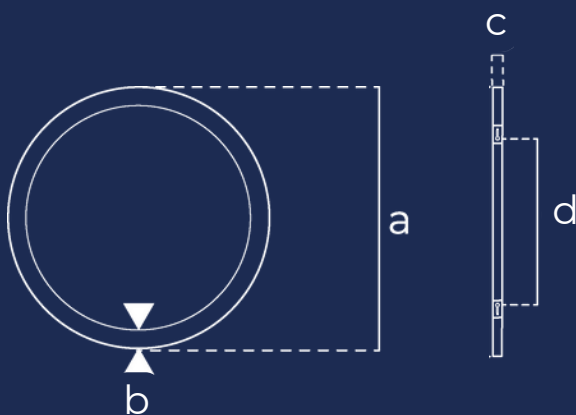

80,000 hours of
use

Let your brand shine in every curve and contour

With its two-sided design, you have the opportunity to insert two visuals per display, visible from both the front and rear.

The VM R60 can be installed from cables in your storefront or securely mounted on your wall.

Experience the power of our LED circular display and let your brand shine from every angle.

Dimensions in mm*

| | a | b | c | d |
|-----|-----|----|----|-----|
| R60 | 600 | 35 | 12 | 170 |